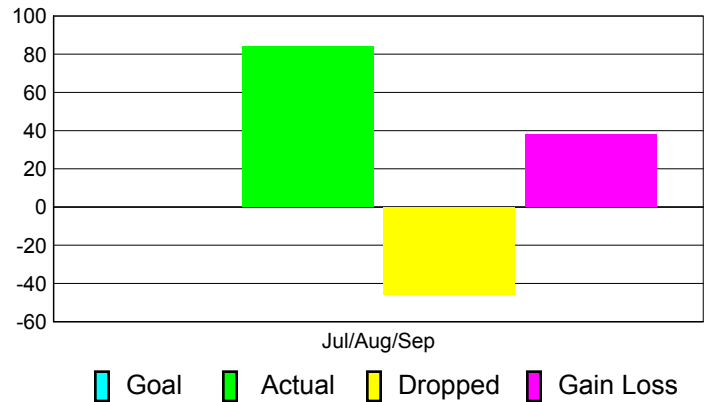

Membership Results 2011-2012

Goal, New, Dropped, Gain/Loss

Comparison of Membership Gain/Loss

Current Year Compared to the Previous Year